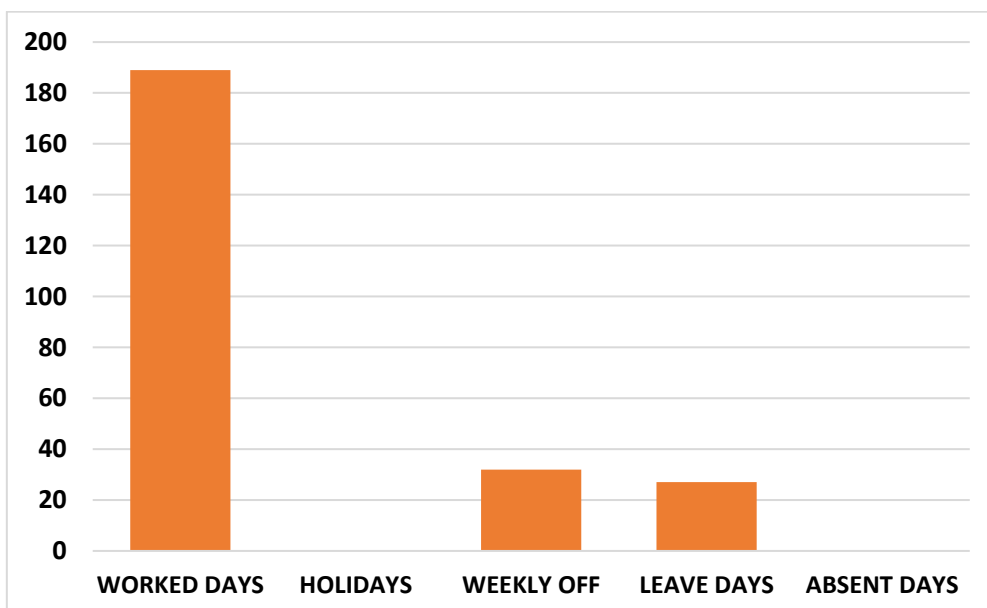

GURU NANAK EDUCATION COLLEGE, GOPALPUR

**ANALYSIS OF ATTENDANCE OF STUDENTS FOR THE MONTH OF
JULY 2020**

BATCH - ATTENDANCE OF 2ND SEMESTER

BATCH - ATTENDANCE OF 4TH SEMESTER