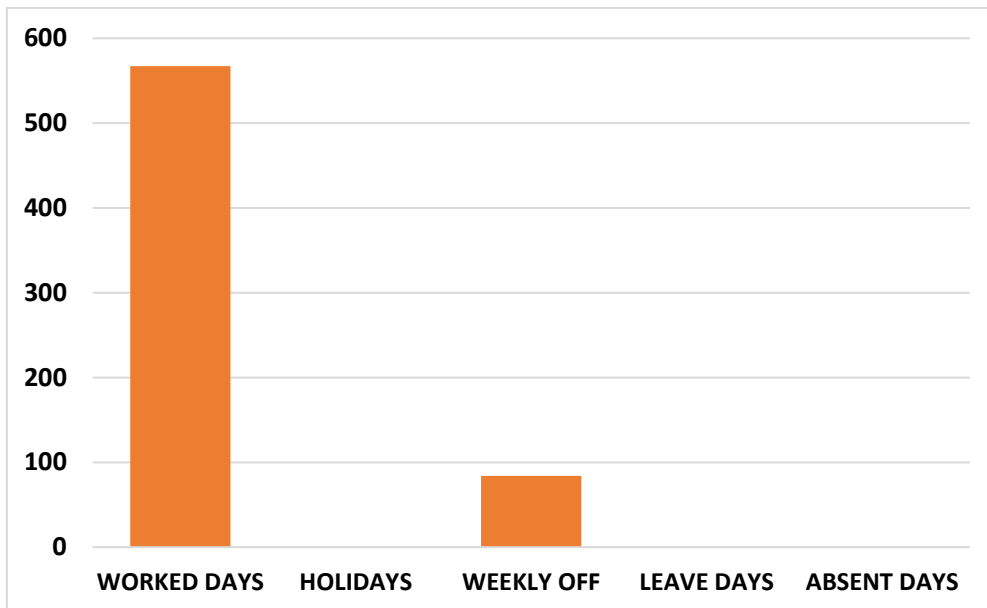

GURU NANAK EDUCATION COLLEGE, GOPALPUR

**ANALYSIS OF ATTENDANCE OF STUDENTS FOR THE MONTH OF
JULY 2020**

BATCH - ATTENDANCE OF 2ND SEMESTER

BATCH - ATTENDANCE OF 4TH SEMESTER